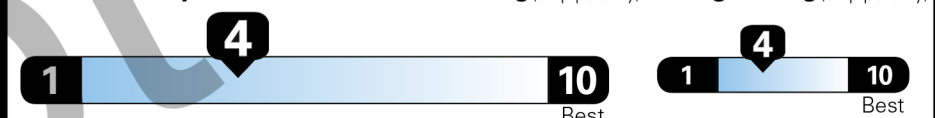

This vehicle emits 452 grams CO₂ per mile. The best emits 0 grams per mile (tailpipe only). Producing and distributing fuel also create emissions; learn more at fueleconomy.gov.

Actual results will vary for many reasons, including driving conditions and how you drive and maintain your vehicle. The average new vehicle gets 29 MPG and costs $8,500 to fuel over 5 years. Cost estimates are based on 15,000 miles per year at $3.30 per gallon. MPGe is miles per gasoline gallon equivalent. Vehicle emissions are a significant cause of climate change and smog.

fueleconomy.gov
Calculate personalized estimates and compare vehicles

MANUFACTURER'S SUGGESTED RETAIL PRICE[†] **$42,715.00**

[†]Manufacturer's suggested retail price excludes delivery processing and handling fees, license and title fees, applicable federal, state and local taxes, and dealer and distributor options and accessories.

36 month/36,000-mile limited warranty on all Southeast Toyota Distributors, LLC options, contact your local Toyota dealership for more information.

TOTAL DISTRIBUTOR'S OPTIONS $ 2,696.00
DELIVERY, PROCESSING AND HANDLING FEE 1,745.00
DESTINATION FUEL SURCHARGE 0.00

TOTAL SUGGESTED RETAIL PRICE **$ 47,156.00**

DELIVERED BY TRUCK TO: 09233

TOYOTA OF FORT WALTON BEACH
777 BEAL PARKWAY NW
FT. WALTON BEACH, FL 32547

L223